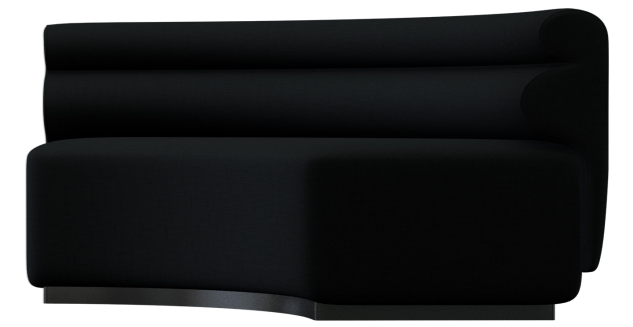

UNI-
PLUG
GED

PACIFIC

MODULAR

Nothing says island beach party like this tufted modular lounging in four shapely sections and countless combinations. Earthy and tactile, with a hybrid indoor + outdoor style, these enduring grounded shades are the ideal platform for patterned accents and contrasting highlights.

Modular lounging available in three colours.

- *Black*
- *Rust*
- *Taupe*

STOCK AVAILABILITY

SPRING 2022

PACIFIC CORNER

Dimensions
800 W x 800 D x 740 H / SH 450 H

PACIFIC STRAIGHT BANQUETTE

Dimensions
1200mm W x 800mm D x 740mm

PACIFIC DAYBED

Dimensions
1200 W x 800 D x 800 H / SH 450 H

**PACIFIC (CONCAVE)
CURVE BANQUETTE**

Dimensions
1500 W x 800 D x 800 H / SH 450 H

MINI

Pacific Corner Lounge x2

1600 W X 800 D

DUO

Pacific Straight Banquette x2

2400 W X 800 D

QUAD

Pacific Straight Banquette x4

2400 W X 1600 D

RECTANGLE

Pacific Corner Lounge x2
Pacific Straight Banquette x2

2800 W X 800 D