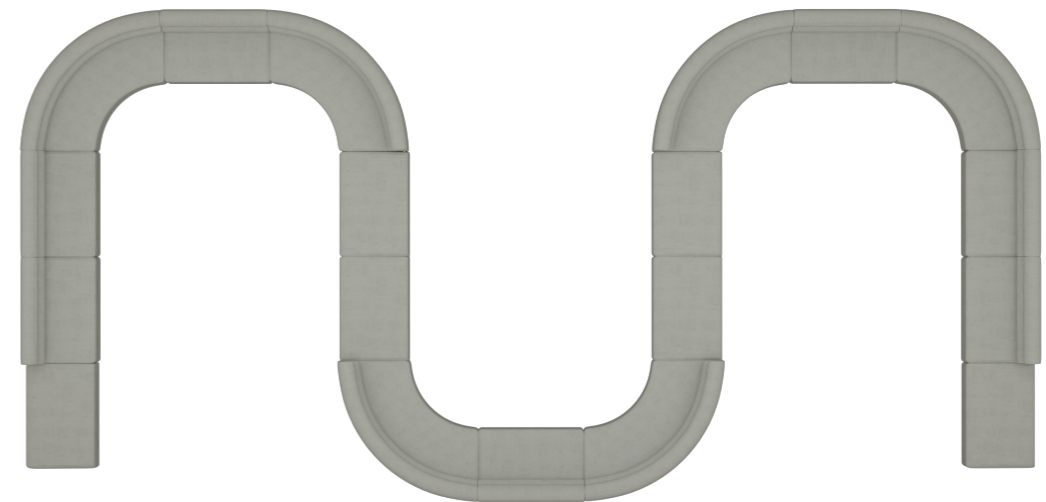

SMALL CURVE

Pacific (Concave) Curve Banquette x2

3000 W X 1500 D

MEDIUM CURVE

Pacific (Concave) Curve Banquette x2
Pacific Straight Banquette x1

4200 W X 1500 D

LARGE CURVE

Pacific Straight Banquette x3
Pacific (Concave) Curve Banquette x2

4200 W X 2700 D

CORNER

Pacific Corner Lounge x3
Pacific Straight Banquette x2

2800X X 2800 D

SNAKE LOUNGE

Pacific (Concave) Curve Banquette x6

Pacific Straight Banquette x7

Pacific Daybed x6

11,000 W X 5400 D

THE DECADENTLY ARCHED LINES OF PACIFIC HELP TRANSFORM AND DEFINE A SPACE WITHIN IT'S COMFORTING, DUNE-LIKE CURVES. A MODULAR LOUNGING COLLECTION THAT OFFERS ENDLESS CONFIGURATIONS, THE LUXURIOUSLY CRAFTED ROLL BACK DETAIL AND DRAMATIC PROPORTIONS BELIE A VERSATILE, FULLY OUTDOOR COMPATIBLE CONSTRUCTION. UPHOLSTERY IN A PALETTE OF RICH, EARTHY NEUTRAL HUES GIVES PACIFIC AN UNSUSPECTING SOPHISTICATION.