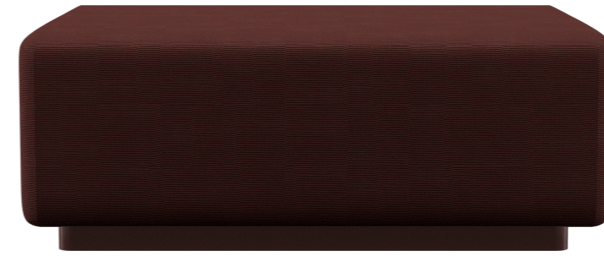

UNI-
PLUG
GED

PACIFIC

MODULAR

Nothing says island beach party like this tufted modular lounging in four shapely sections and countless combinations. Earthy and tactile, with a hybrid indoor + outdoor style, these enduring grounded shades are the ideal platform for patterned accents and contrasting highlights.

Modular lounging available in three colours.

- *Black*
- *Rust*
- *Taupe*

STOCK AVAILABILITY

SPRING 2022

PACIFIC CORNER

Dimensions
800 W x 800 D x 740 H / SH 450 H

PACIFIC STRAIGHT BANQUETTE

Dimensions
1200mm W x 800mm D x 740mm

PACIFIC DAYBED

Dimensions
1200 W x 800 D x 800 H / SH 450 H

**PACIFIC (CONCAVE)
CURVE BANQUETTE**

Dimensions
1500 W x 800 D x 800 H / SH 450 H

MINI

Pacific Corner Lounge x2

1600 W X 800 D

DUO

Pacific Straight Banquette x2

2400 W X 800 D

QUAD

Pacific Straight Banquette x4

2400 W X 1600 D

RECTANGLE

Pacific Corner Lounge x2
Pacific Straight Banquette x2

2800 W X 800 D