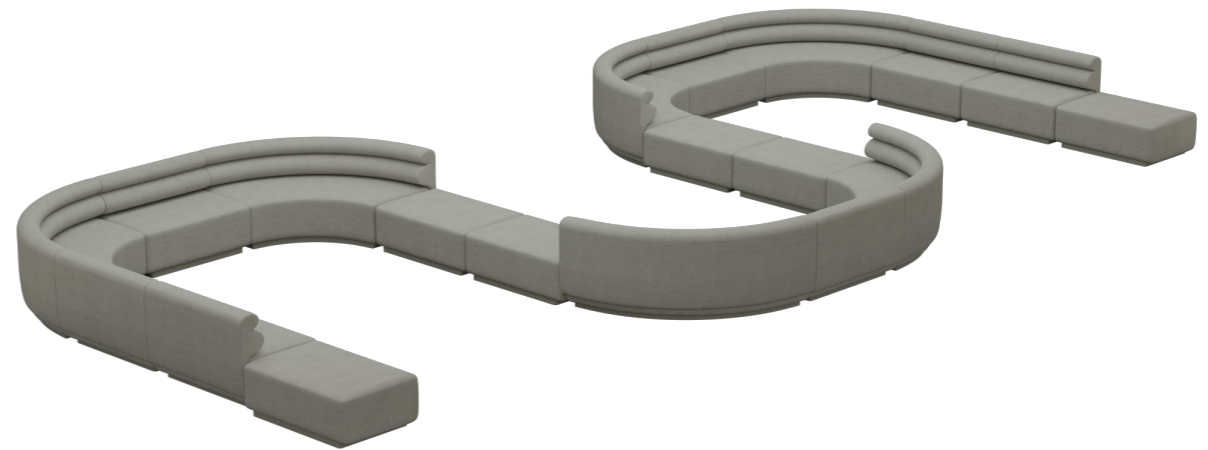

UNI-
PLUG
GED

PACIFIC

MODULAR

Nothing says island beach party like this tufted modular lounging in four shapely sections and countless combinations. Earthy and tactile, with a hybrid indoor + outdoor style, these enduring grounded shades are the ideal platform for patterned accents and contrasting highlights.

SMALL CURVE

Pacific (Concave) Curve Banquette x2

3000 W X 1500 D

MEDIUM CURVE

Pacific (Concave) Curve Banquette x2
Pacific Straight Banquette x1

4200 W X 1500 D

LARGE CURVE

Pacific Straight Banquette x3
Pacific (Concave) Curve Banquette x2

4200 W X 2700 D

CORNER

Pacific Corner Lounge x3
Pacific Straight Banquette x2

2800X X 2800 D

SNAKE LOUNGE

Pacific (Concave) Curve Banquette x6

Pacific Straight Banquette x7

Pacific Daybed x6

11,000 W X 5400 D

THE DECADENTLY ARCHED LINES OF PACIFIC HELP TRANSFORM AND DEFINE A SPACE WITHIN IT'S COMFORTING, DUNE-LIKE CURVES. A MODULAR LOUNGING COLLECTION THAT OFFERS ENDLESS CONFIGURATIONS, THE LUXURIOUSLY CRAFTED ROLL BACK DETAIL AND DRAMATIC PROPORTIONS BELIE A VERSATILE, FULLY OUTDOOR COMPATIBLE CONSTRUCTION. UPHOLSTERY IN A PALETTE OF RICH, EARTHY NEUTRAL HUES GIVES PACIFIC AN UNSUSPECTING SOPHISTICATION.